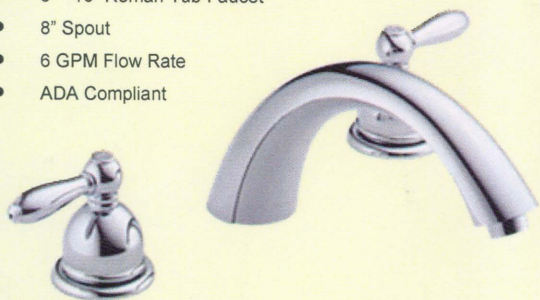

Proudly Features PEERLESS® Faucets

PREMIER BUILDERS

Featured Faucet Collection

- * Standard—Chrome Finish
- * Optional Upgrade Offered:
 - Kitchen Faucet—Stainless Steel
 - Bath—Brushed Nickel

P115LF

- 8" Center Kitchen Faucet
- Washerless Ball Valve
- Water Saving 1.8 GPM Flow Rate
- Lead Free Compliant
- ADA Compliant

PTT298628

- 8" - 16" Roman Tub Faucet
- 8" Spout
- 6 GPM Flow Rate
- ADA Compliant

P188620LF

- 4" Center Lavatory Faucet
- Water Saving 1.5GPM Flow Rate
- Lead Free Compliant
- ADA Compliant

PTT188760

- Single Handle Shower Only
- Pressure Balance Cartridge
- Touch Clean, Full Spray Shower Head
- Water Saving 2 GPM Flow Rate
- ADA Compliant

PTT188770

- Single Handle Tub & Shower
- Pressure Balance Cartridge
- Touch Clean, Full Spray Shower Head
- Water Saving 2 GPM Flow Rate
- ADA Compliant